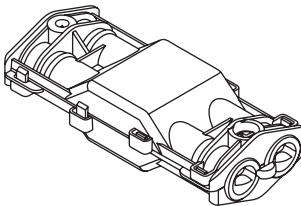

Relilight V 32.5 P1