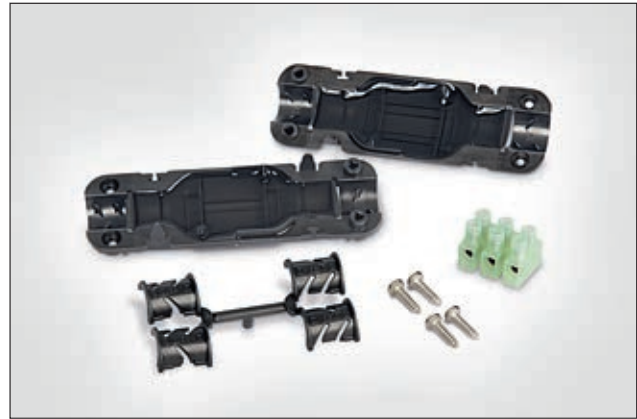

## RELICON Relilight V 32.5 I2

### Content of Set / Kit

- Moulding shells filled with RELICON gel
- Adapter for strain relief
- Installation instructions
- Connector block 3 x 0.5 mm<sup>2</sup> to 3 x 2.5 mm<sup>2</sup>
- Screws

Relilight V 32.5 I2

Gel cable joint Relilight V 32.5 I2.

TYPE	Ø Main Cable	Main Cable mm <sup>2</sup> min - max		Voltage range	Length (L)	Width (W)	Height (H)	Article-No.
		3 x 0.5	3 x 2.5					
Relilight V32.5 I2	6.5-12	3 x 0.5	3 x 2.5	250V, 16A	100.0	24.0	29.0	435-01651

### Content of Set / Kit

- Moulding shells filled with RELICON gel
- Adapter for strain relief
- Installation instructions
- Connector block 3 x 0.5 mm<sup>2</sup> to 3 x 2.5 mm<sup>2</sup>
- Screws

Relilight V 32.5 P1