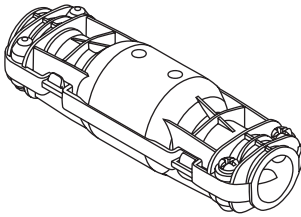

### Content of Set / Kit

- Moulding shells filled with RELICON gel
- Adapter for strain relief
- Installation instructions
- Connector block 3 x 0.5 mm<sup>2</sup> to 3 x 2.5 mm<sup>2</sup>
- Screws

Relilight V 32.5 I2

Gel cable joint Relilight V 32.5 I2.

TYPE	Ø Main Cable	Main Cable mm <sup>2</sup> min - max		Voltage range	Length (L)	Width (W)	Height (H)	Article-No.
		3 x 0.5	3 x 2.5					
Relilight V32.5 I2	6.5-12	3 x 0.5	3 x 2.5	250V, 16A	100.0	24.0	29.0	435-01651

All dimensions in mm. Subject to technical changes.