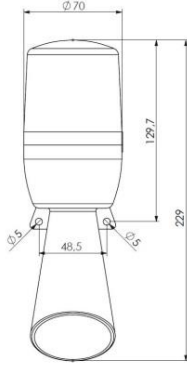

Web : www.emasas.com.tr

Technical Specifications: IT070Y240Z

ASSEMBLY DIMENSIONS

Order Code :

IT070Y240Z

Circuit Diagram :

Technical Informations :

Modes:

8 Different Led Modes, 7 Different Melodis, Modes and Silent Mode

Material:

Lens : Polikarbonat

Body : ABS (siyah)

Standard:

Electrical Informations :

Operating Voltage	V	48-240 V AC - DC
Frequency	F	50 Hz
Operating Current	mA	100 (max.)
Lamp Type		LED
Operating Temperature	°C	-25 / +55
Insulation Voltage	Ui	300
Dielectrical Strength	Body-Terminal (For 1 min.)	1500
Protection Degree		IP65
Connection		Cable 50 cm
Cable Connection section		Cable (2 x 0.50mm ²)
Electrical Life	Hour	20000
Quantity in Box	Piece	1
Sound Level	dB	130 dB(10cm) ±%5
Weight	Net (Gr)	190 gr