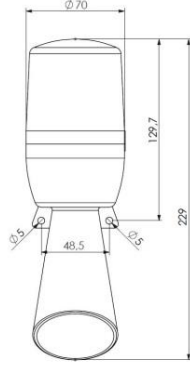

Web : www.emasas.com.tr

Technical Specifications: IT070Y024Z

ASSEMBLY DIMENSIONS

Order Code :

IT070Y024Z

Circuit Diagram :

Technical Informations :

Modes:

8 Different Led Modes, 7 Different Melodis, Modes and Silent Mode

Material:

Lens : Polikarbonat
Body : ABS (siyah)

Standard:

Electrical Informations :

Operating Voltage	V	12-24 V AC - DC
Frequency	F	50 Hz
Operating Current	mA	250 (max.)
Lamp Type		LED
Operating Temperature	°C	-25 / +55
Insulation Voltage	Ui	300
Dielectrical Strength	Body-Terminal (For 1 min.)	1500
Protection Degree		IP65
Connection		Cable 50 cm
Cable Connection section		Cable (2 x 0.50mm ²)
Electrical Life	Hour	20000
Quantity in Box	Piece	1
Sound Level	dB	130 dB(10cm) ±%5
Weight	Net (Gr)	170 gr