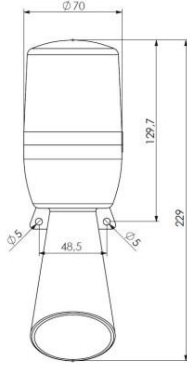

Web : www.emasas.com.tr

Technical Specifications: IT070R240Z

ASSEMBLY DIMENSIONS

Order Code :

IT070R240Z

Circuit Diagram :

Technical Informations :

Modes:

8 Different Led Modes, 7 Different Melodis, Modes and Silent Mode

Material:

Lens : Polikarbonat
Body : ABS (siyah)

Standard:

Electrical Informations :

Operating Voltage	V	48-240 V AC - DC
Frequency	F	50 Hz
Operating Current	mA	100 (max.)
Lamp Type		LED
Operating Temperature	°C	-25 / +55
Insulation Voltage	Ui	300
Dielectrical Strength	Body-Terminal (For 1 min.)	1500
Protection Degree		IP65
Connection		Cable 50 cm
Cable Connection section		Cable (2 x 0.50mm ²)
Electrical Life	Hour	20000
Quantity in Box	Piece	1
Sound Level	dB	130 dB(10cm) ±%5
Weight	Net (Gr)	190 gr