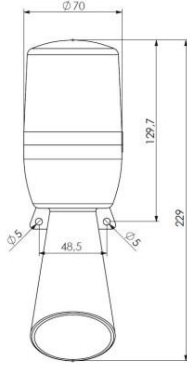

Web : www.emasas.com.tr

Technical Specifications: IT070R024Z

ASSEMBLY DIMENSIONS

Order Code :

IT070R024Z

Circuit Diagram :

Technical Informations :

Modes:

8 Different Led Modes, 7 Different Melodis, Modes and Silent Mode

Material:

Lens : Polikarbonat
Body : ABS (siyah)

Standard:

Electrical Informations :

Operating Voltage	V	12-24 V AC - DC
Frequency	F	50 Hz
Operating Current	mA	250 (max.)
Lamp Type		LED
Operating Temperature	°C	-25 / +55
Insulation Voltage	Ui	300
Dielectrical Strength	Body-Terminal (For 1 min.)	1500
Protection Degree		IP65
Connection		Cable 50 cm
Cable Connection section		Cable (2 x 0.50mm ²)
Electrical Life	Hour	20000
Quantity in Box	Piece	1
Sound Level	dB	130 dB(10cm) ±%5
Weight	Net (Gr)	170 gr