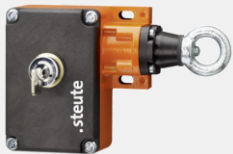

Emergency pull-wire switch ZS 73

Features/Options:

- Metal enclosure
- 2 contacts
- Wire length up to 130 m
- 2 different spring force variants (actuating forces) available
- Release by push-button (VD) or key (VS) possible
- Available without unlocking mechanism (per EN 60947-5-1)
- Wire pull and breakage detection
- Indicator lamps for various voltages can be found in the chapter Accessories in the Appendix
- Watertight collar W for protection against penetration of dirt available
- With 2 cable entries available on request
- Ex version available
- Niro version available with pull-wire lever and screws made of stainless steel 1.4305 and hard-coated enclosure with enamel finish - see chapter [/ ZS 73 Niro hard-coated Extreme >](#)
- Version for low temperatures down to -40 °C available - see chapter [/ ZS 73 -40°C Extreme >](#)

Errors and omissions excepted.

Emergency pull-wire switch ZS 73

Technical data

Max. wire length	130 m
Features	wire pull and breakage detection
Approvals	

Ordering details

Release by push-button

Type
 ZS 73 1Ö/1S VD / 295-390 N
 ZS 73 1Ö/1S VD / 120-180 N
 ZS 73 2Ö VD / 295-390 N
 ZS 73 2Ö VD / 120-180 N

Material no.
 1048208
 1048218
 1048242
 1163665

Release by key

Type
 ZS 73 1Ö/1S VS / 295-390 N
 ZS 73 1Ö/1S VS / 120-180 N
 ZS 73 2Ö VS / 295-390 N
 ZS 73 2Ö VS / 120-180 N

Material no.
 1048209
 on request
 1052621
 on request

Release by push-button +
watertight collar

Type
 ZS 73 1Ö/1S WVD / 295-390 N
 ZS 73 1Ö/1S WVD / 120-180 N
 ZS 73 2Ö WVD / 295-390 N
 ZS 73 2Ö WVD / 120-180 N

Material no.
 1048225
 1048233
 1048249
 1048258