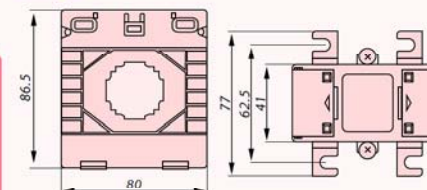

MES-80/30	30/5	-	2.5 (4T)	40	503000305
MES-80/30	50/5	-	2.5 (2T)	40	503000505
MES-80/30	60/5	-	2.5 (2T)	40	503000605
MES-80/30	75/5	-	1.5	40	503000755
MES-80/30	100/5	-	2.5	40	503001005
MES-80/30	150/5	2.5	3.75	40	503001505
MES-80/30	200/5	3.75	5	40	503002005

Note: Class/VA rating must be mentioned when ordering.