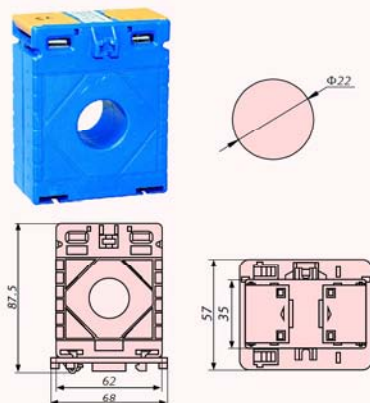

MES-62/20

MES-62/20	30/5	-	2.5 (4T)	60	520300305
MES-62/20	40/5	-	2.5 (3T)	60	520300405
MES-62/20	50/5	-	2.5 (3T)	60	520300505
MES-62/20	60/5	-	2.5 (2T)	60	520300605
MES-62/20	75/5	-	1.5	60	520300755
MES-62/20	80/5	-	2.5	60	520300805
MES-62/20	100/5	1.5	2.5	60	520301005
MES-62/20	150/5	2.5	3.75	60	520301505
MES-62/20	200/5	3.75	5	60	520302005

Note: Class/VA rating must be mentioned when ordering.