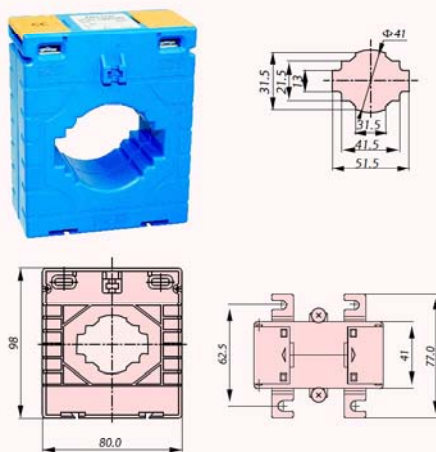

MES-80/50

MES-80/50	25C/5	3.75	5	32	505002505
MES-80/50	30C/5	5	7.5	32	505003005
MES-80/50	40C/5	5	7.5	32	505004005
MES-80/50	50C/5	5	7.5	32	505005005
MES-80/50	60C/5	10	15	32	505006005
MES-80/50	75C/5	10	15	32	505007505
MES-80/50	80C/5	10	15	32	505008005
MES-80/50	1000/5	10	15	32	505010005

Note: Class/VA rating must be mentioned when ordering.