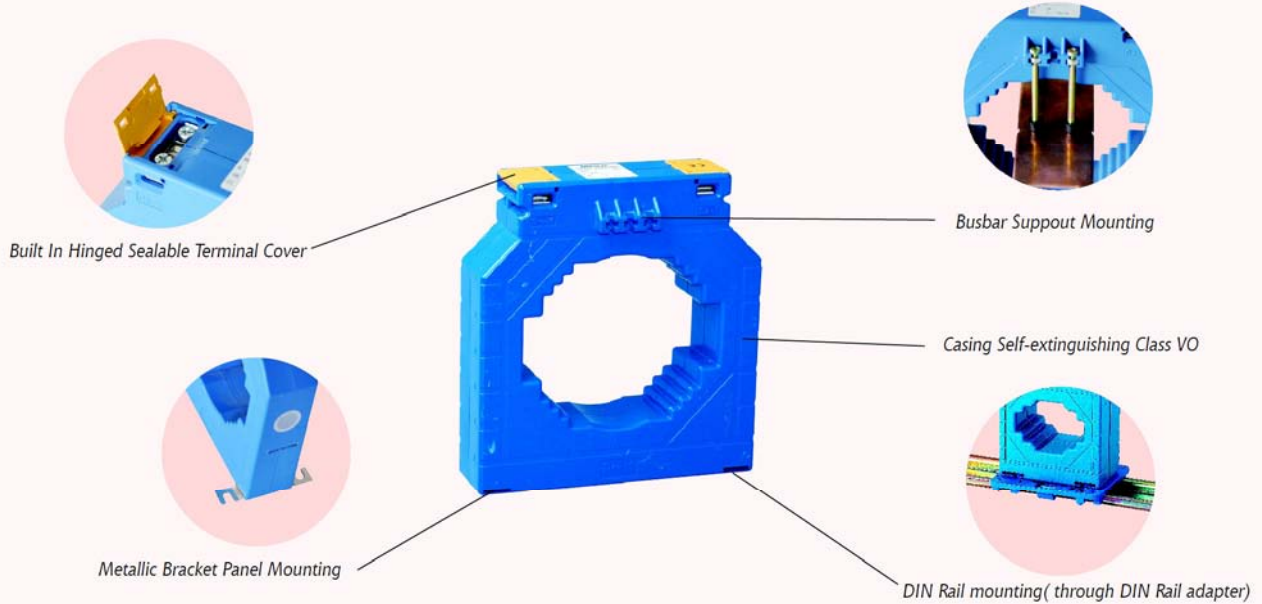

● FEATURE

MES Series

Ref.	Model	Ratio (A)	Burden(VA)		Case Qty. (Pcs)	Item Code
			Class:0.5	Class:1.0		
MES-62/B	MES-62/B	5/5	1.5	2.5	40	562100055
	MES-62/B	10/5	1.5	2.5	40	562100105
	MES-62/B	15/5	1.5	2.5	40	562100155
	MES-62/B	20/5	1.5	2.5	40	562100205
	MES-62/B	25/5	1.5	2.5	40	562100255
	MES-62/B	30/5	1.5	2.5	40	562100305
	MES-62/B	40/5	1.5	2.5	40	562100405
	MES-62/B	50/5	1.5	2.5	40	562100505
	MES-62/B	60/5	1.5	2.5	40	562100605
	MES-62/B	75/5	1.5	2.5	40	562100755
	MES-62/B	100/5	1.5	2.5	40	562101005
	MES-62/B	150/5	1.5	2.5	40	562101505