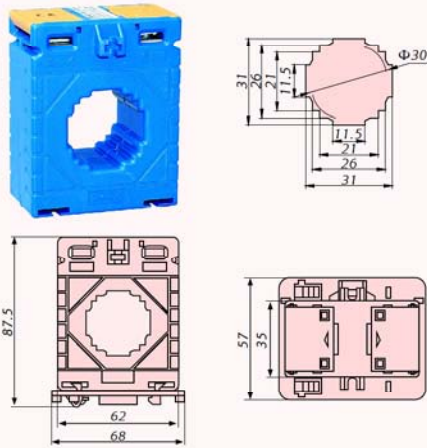

LOW VOLTAGE CURRENT TRANSFORMER

Ref.	Model	Ratio (A)	Burden(VA)		Case Qty. (Pcs)	Item Code
			Class:0.5	Class:1.0		
MES-62/30	MES-62/30	30/5	-	2.5 (4T)	60	530300305
	MES-62/30	40/5	-	2.5 (3T)	60	530300405
	MES-62/30	50/5	-	2.5 (2T)	60	530300505
	MES-62/30	60/5	-	2.5 (2T)	60	530300605
	MES-62/30	75/5	-	1.5	60	530300755
	MES-62/30	100/5	1.5	2.5	60	530301005
	MES-62/30	150/5	2.5	3.75	60	530301505
	MES-62/30	200/5	3.75	5	60	530302005

Note: Class/VA rating must be mentioned when ordering.