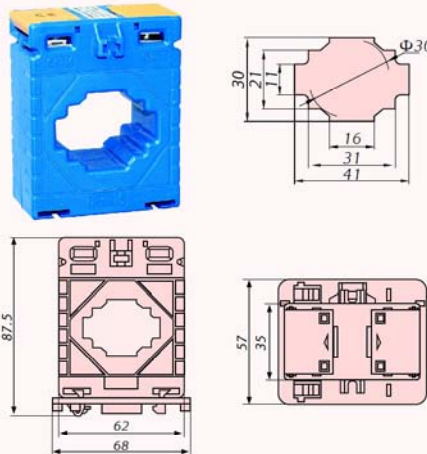

MES-62/40

MES-62/40	60/5	-	1.5 (2T)	60	540300605
MES-62/40	75/5	-	1.5 (2T)	60	540300755
MES-62/40	100/5	-	1.5	60	540301005
MES-62/40	150/5	-	2.5	60	540301505
MES-62/40	200/5	2.5	3.75	60	540302005
MES-62/40	250/5	2.5	3.75	60	540302505
MES-62/40	300/5	3.75	5	60	540303005

Note: Class/VA rating must be mentioned when ordering.

MES-80/30