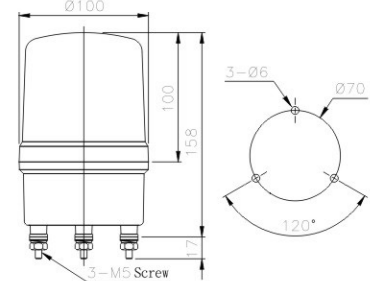

MODEL DESIGNATION

Item	Signal	Description
1.Type	TWR	Rotary(Transparent Lens)
	TWK	Rotary(Diamond Lens)
	TWF	Flashing(LED)
	TWL	Rotary(LED)
2.Buzzer	Space	Screw Terminal(Without Buzzer)
	B	Screw Terminal(With Buzzer)
	W	Lead(without Buzzer)
	S	Lead(with Buzzer)
3.Size	08	∅80mm
	10	∅100mm
	12	∅120mm
	16	∅160mm
	18	∅180mm

Item	Signal	Description
4.Bulb	Space	Incandescent Bulb
	L	LED
5.Voltage	1	110VAC
	2	220VAC
	7	24VAC/DC
	9	12VAC/DC
6.Color of Lens	R	Red
	O	Orange
	G	Green
	BL	Blue
	P	Pink

Note: 1.TWR/TWK: INCANDESCENT BULB ONLY.
 2.TWF: INCANDESCENT BULB or LED.
 3.TWL: LED ONLY.

DIMENSION AND MOUNTING HOLE

TWRW-08

TWRW-10

TWRW-12

TWRW-16

TWRW-18

WIRING DIAGRAM