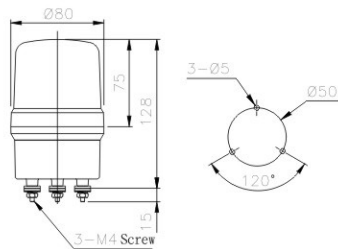

MODEL DESIGNATION

Item	Signal	Description
1.Type	TWR	Rotary(Transparent Lens)
	TWK	Rotary(Diamond Lens)
	TWF	Flashing(LED)
	TWL	Rotary(LED)
2.Buzzer	Space	Screw Terminal(Without Buzzer)
	B	Screw Terminal(With Buzzer)
	W	Lead(without Buzzer)
	S	Lead(with Buzzer)
3.Size	08	∅80mm
	10	∅100mm
	12	∅120mm
	16	∅160mm
	18	∅180mm

DIMENSION AND MOUNTING HOLE

TWRW-08

TWRW-10

TWRW-12

TWRW-16

TWRW-18

WIRING DIAGRAM