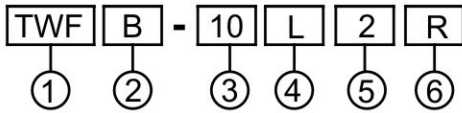

FEATURES:

- REVOLVING OR FLASHING TYPES COLORS: RED, ORANGE, GREEN, BLUE AND PINK.
- REVOLVING SPEED: 160RPM, FLASHING FREQUENCY: 150 TIMES PER MINUTE.
- INTERMITTENT BUZZ, SYNCHRONIZING FREQUENCY WITH FLASH, APPROX 150 TIMES PER MINUTE VOLUME: 80 db/1M OR MORE.

MODEL DESIGNATION

Item	Signal	Description
1.Type	TWR	Rotary(Transparent Lens)
	TWK	Rotary(Diamond Lens)
	TWF	Flashing(LED)
	TWL	Rotary(LED)
2.Buzzer	Space	Screw Terminal(Without Buzzer)
	B	Screw Terminal(With Buzzer)
	W	Lead(without Buzzer)
	S	Lead(with Buzzer)
3.Size	08	∅80mm
	10	∅100mm
	12	∅120mm
	16	∅160mm
	18	∅180mm

Item	Signal	Description
4.Bulb	Space	Incandescent Bulb
	L	LED
5.Voltage	1	110VAC
	2	220VAC
	7	24VAC/DC
	9	12VAC/DC
6.Color of Lens	R	Red
	O	Orange
	G	Green
	BL	Blue
	P	Pink

Note: 1.TWR/TWK: INCANDESCENT BULB ONLY.
 2.TWF: INCANDESCENT BULB or LED.
 3.TWL: LED ONLY.