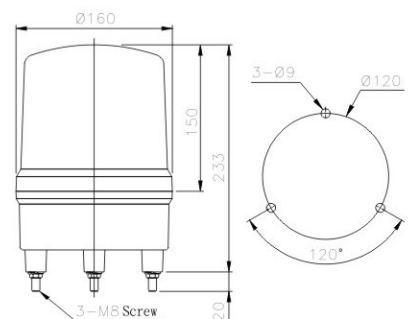

MODEL DESIGNATION

Item	Signal	Description
1.Type	TWR	Rotary(Transparent Lens)
	TWK	Rotary(Diamond Lens)
	TWF	Flashing(LED)
	TWL	Rotary(LED)
2.Buzzer	Space	Screw Terminal(Without Buzzer)
	B	Screw Terminal(With Buzzer)
	W	Lead(without Buzzer)
	S	Lead(with Buzzer)
3.Size	08	∅80mm
	10	∅100mm
	12	∅120mm
	16	∅160mm
	18	∅180mm

DIMENSION AND MOUNTING HOLE

TWRW-08

TWRW-10

TWRW-12

TWRW-16

TWRW-18

WIRING DIAGRAM