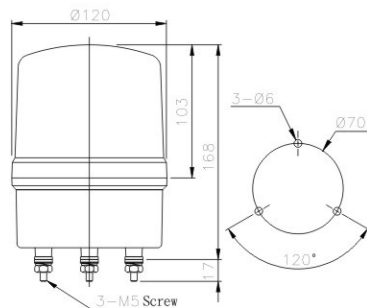

MODEL DESIGNATION

Item	Signal	Description
1.Type	TWR	Rotary(Transparent Lens)
	TWK	Rotary(Diamond Lens)
	TWF	Flashing(LED)
	TWL	Rotary(LED)
2.Buzzer	Space	Screw Terminal(Without Buzzer)
	B	Screw Terminal(With Buzzer)
	W	Lead(without Buzzer)
	S	Lead(with Buzzer)
3.Size	08	∅80mm
	10	∅100mm
	12	∅120mm
	16	∅160mm
	18	∅180mm

DIMENSION AND MOUNTING HOLE

TWRW-08

TWRW-10

TWRW-12

TWRW-16

TWRW-18

WIRING DIAGRAM